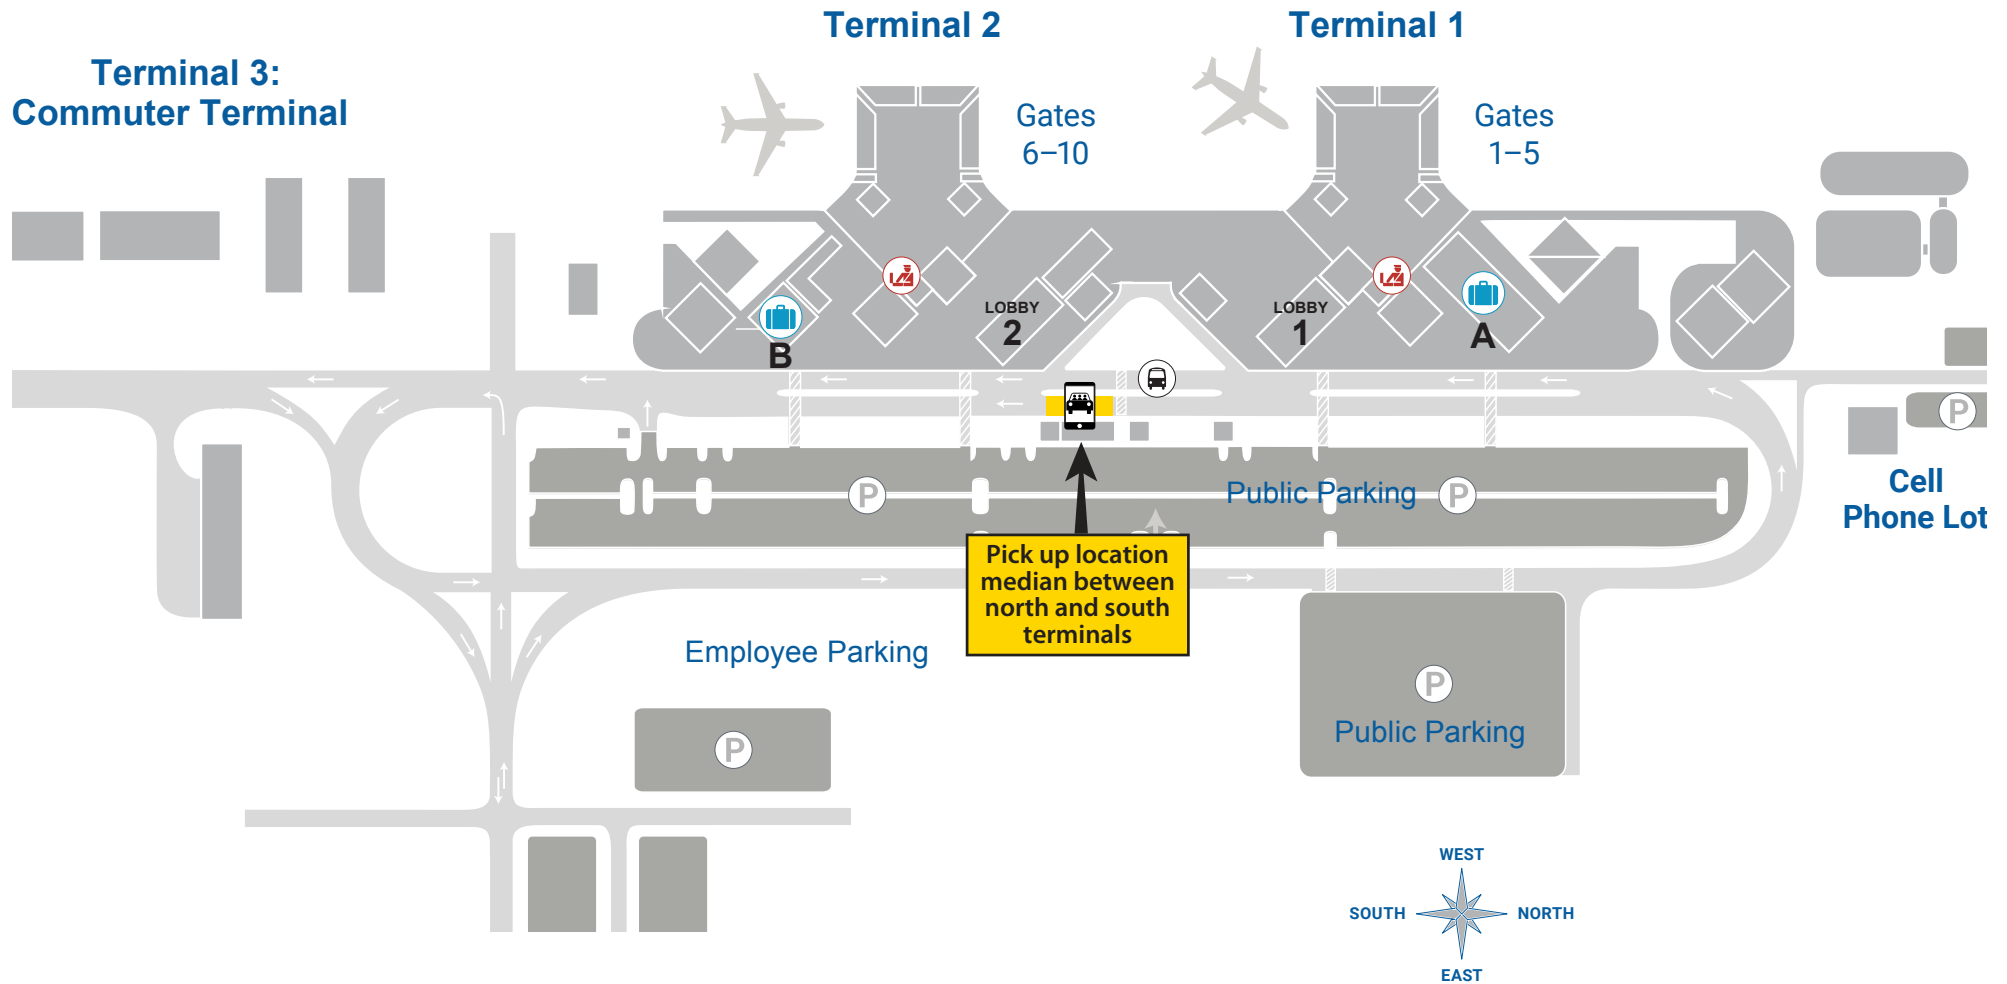

ELLISON ONIZUKA KONA INTERNATIONAL AIRPORT AT KEAHOLE

Transportation Network Company (TNC) pick up zones

LEGEND

TNC pick up zone